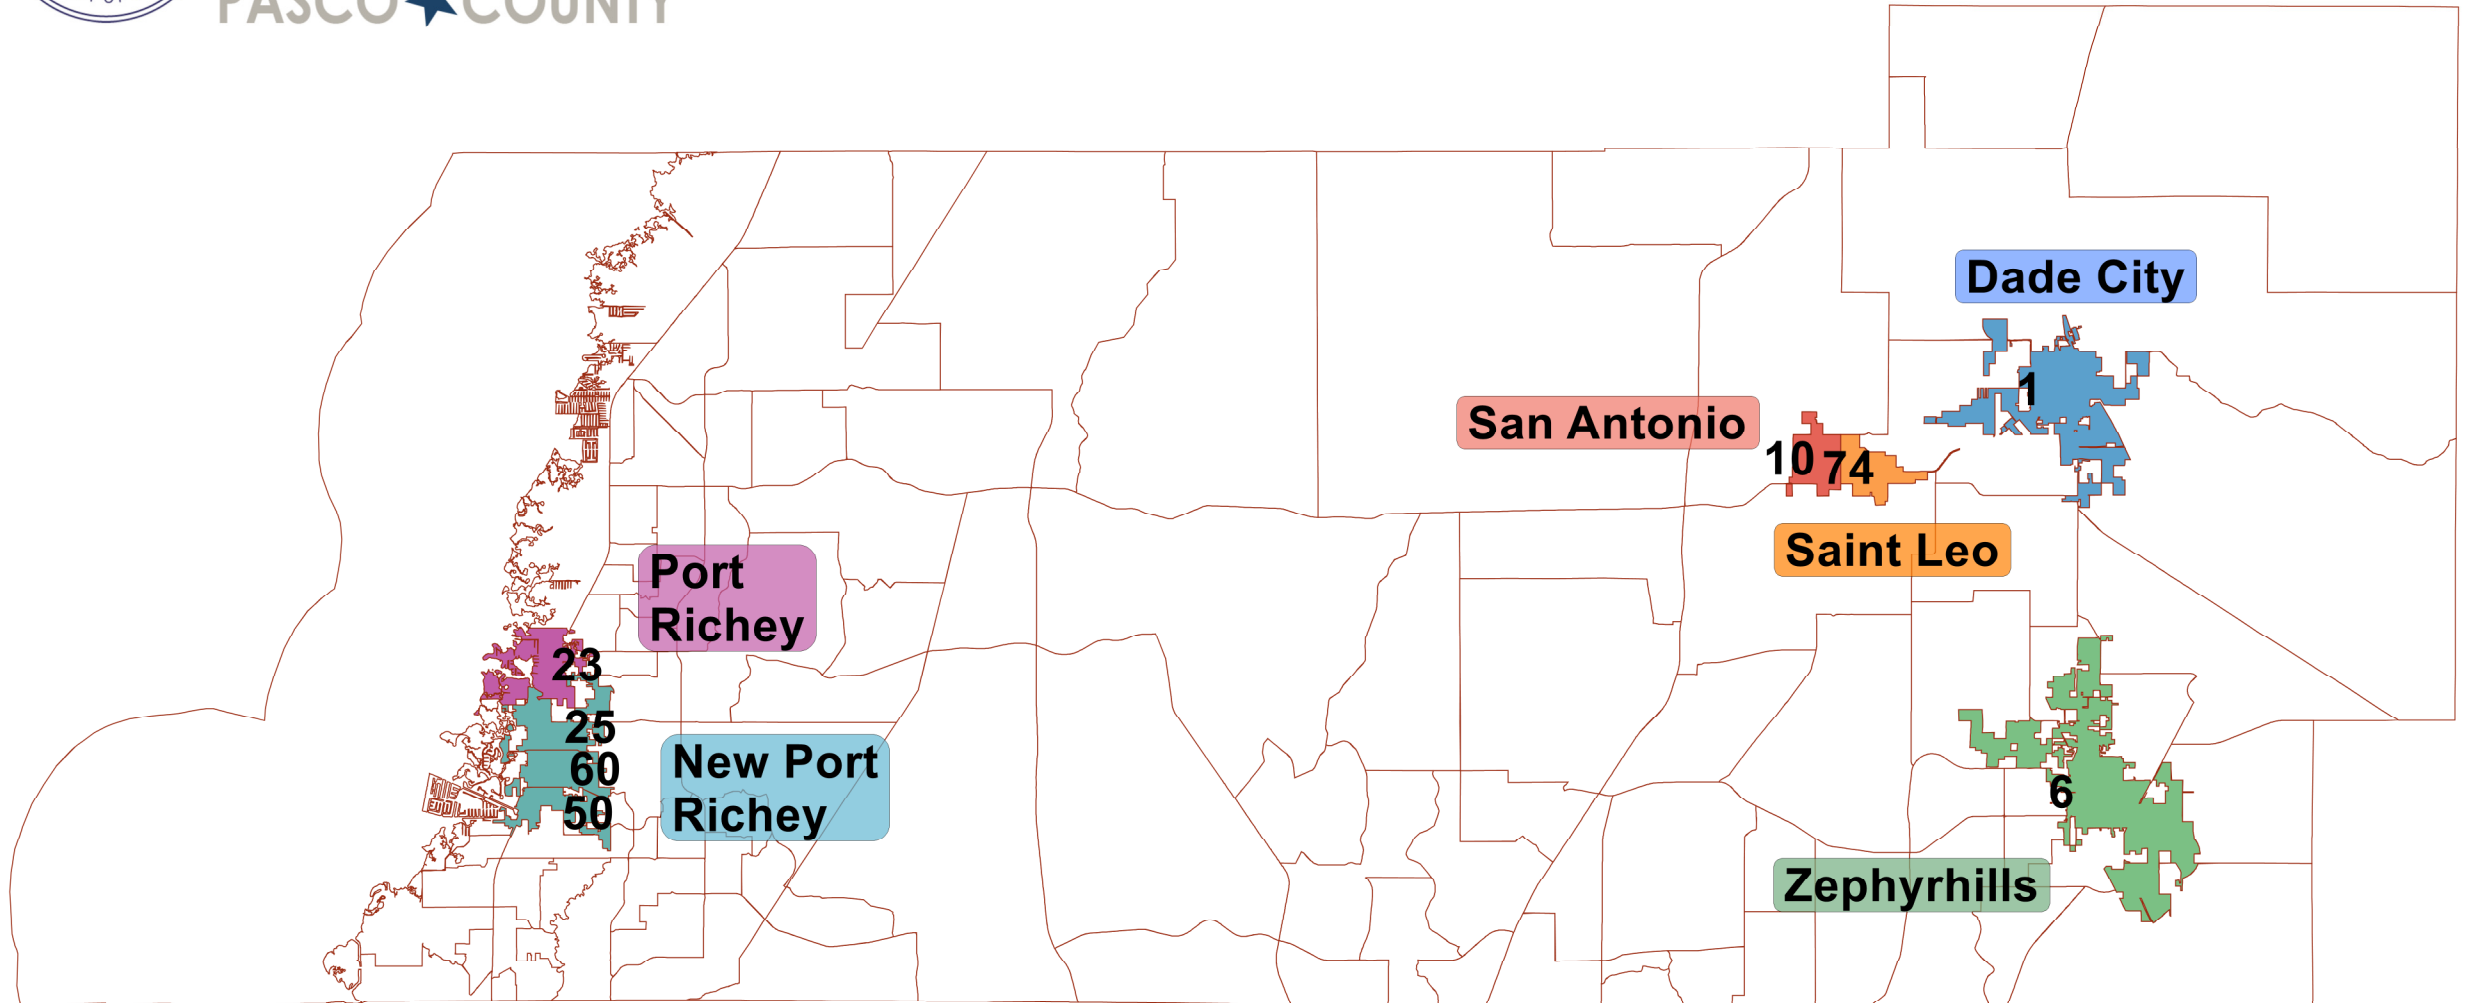

Brian E. Corley
Supervisor of Elections
PASCO COUNTY

Pasco Municipalities

This information is provided as a visual representation only and is not intended to be used as a legal or official representation of legal boundaries.

As of July 2014